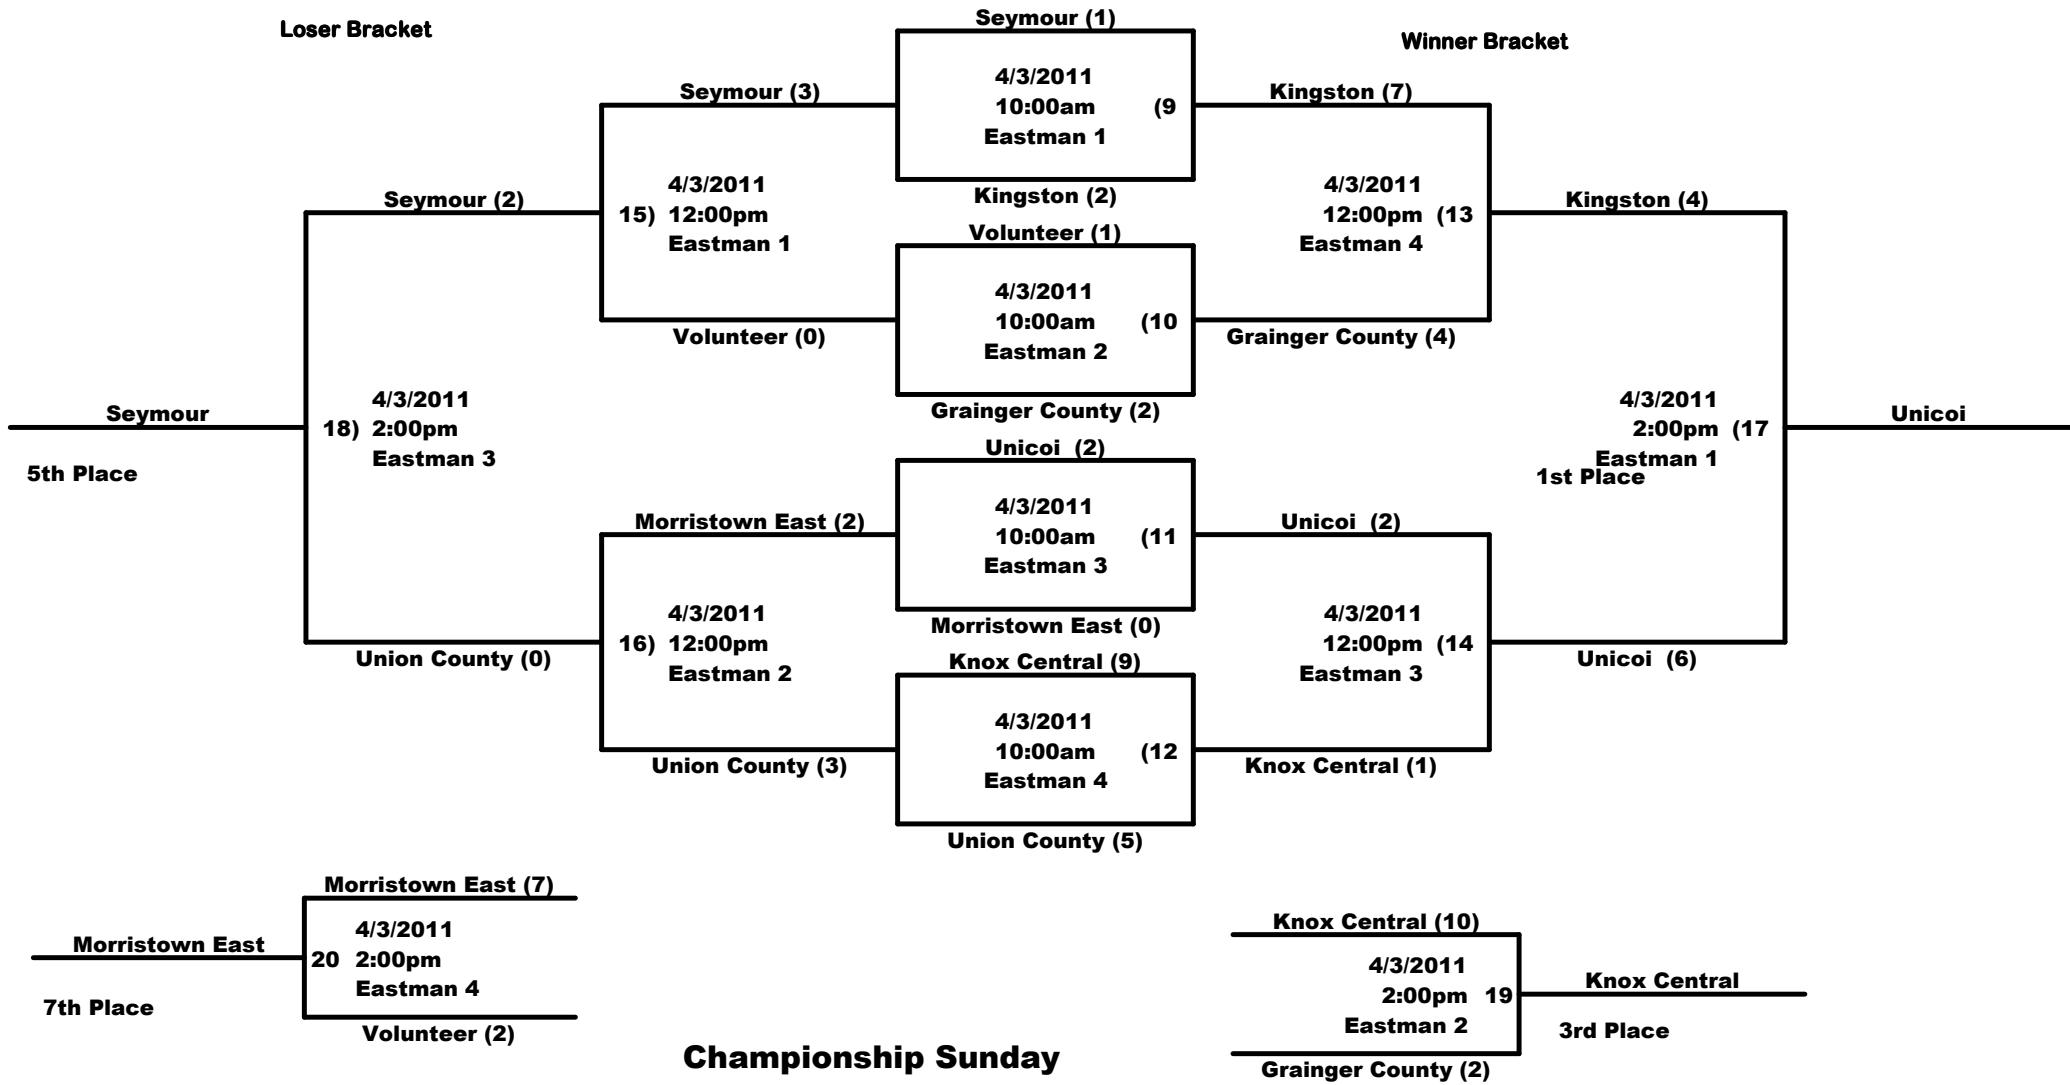

Loser Bracket

Winner Bracket

**Championship Sunday
2011 Kingsport/Eastman Invitational**